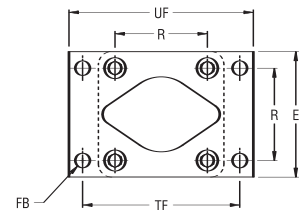

## Head Rectangular Flange (NFFA Type MF1 Mount)

## DIMENSIONS

Mod.	Bore	Rod ø	B	C	E	F	FB	LG+	R	TF	UF	W	WF	ZJ+
<b>E-71-1.50</b>	1½"	5/8"	1½"	3/8"	2"	3/8"	¼"	4"	1.43"	2¾"	3¾"	5/8"	1"	4¾"
<b>E-71-2.00</b>	2"	5/8"	1½"	3/8"	2½"	3/8"	5/16"	4"	1.84"	3¾"	4½"	5/8"	1"	4¾"
	2"	1"	1½"	5/8"	2½"	3/8"	5/16"	4"	1.84"	3¾"	4½"	1"	1¾"	5"
<b>E-71-2.50</b>	2½"	5/8"	1½"	3/8"	3"	3/8"	5/16"	4½"	2.19"	3¾"	4¾"	5/8"	1"	4¾"
	2½"	1"	1½"	5/8"	3"	3/8"	5/16"	4½"	2.19"	3¾"	4¾"	1"	1¾"	5½"
<b>E-71-3.25</b>	3¼"	1"	1½"	5/8"	3¾"	5/8"	3/8"	4¾"	2.76"	4½"	5½"	¾"	1¾"	5½"
	3¼"	1¾"	2"	7/8"	3¾"	5/8"	3/8"	4¾"	2.76"	4½"	5½"	1"	1¾"	5½"
<b>E-71-4.00</b>	4"	1"	1½"	5/8"	4½"	5/8"	3/8"	4¾"	3.32"	5½"	6¼"	¾"	1¾"	5½"
	4"	1¾"	2"	7/8"	4½"	5/8"	3/8"	4¾"	3.32"	5½"	6¼"	1"	1¾"	5½"
<b>E-71-5.00</b>	5"	1"	1½"	5/8"	5½"	5/8"	½"	5½"	4.10"	6½"	7½"	¾"	1¾"	5½"
	5"	1¾"	2"	7/8"	5½"	5/8"	½"	5½"	4.10"	6½"	7½"	1"	1¾"	6½"

## DIMENSIONS

Mod.	Bore	Rod ø	E	F	FB	R	TF	UF	ZF+	ZJ+
<b>D-71-1.50</b>	1½"	5/8"	2"	3/8"	¼"	1.43"	2¾"	3¾"	5"	4¾"
<b>D-71-2.00</b>	2"	5/8"	2½"	3/8"	5/16"	1.84"	3¾"	4½"	5"	4¾"
	2"	1"	2½"	3/8"	5/16"	1.84"	3¾"	4½"	5¾"	5"
<b>D-71-2.50</b>	2½"	5/8"	3"	3/8"	5/16"	2.19"	3¾"	4¾"	5½"	4¾"
	2½"	1"	3"	3/8"	5/16"	2.19"	3¾"	4¾"	5½"	5½"
<b>D-71-3.25</b>	3¼"	1"	3¾"	5/8"	3/8"	2.76"	4½"	5½"	6¼"	5 5/8"
	3¼"	1¾"	3¾"	5/8"	3/8"	2.76"	4½"	5½"	6½"	5½"
<b>D-71-4.00</b>	4"	1"	4½"	5/8"	3/8"	3.32"	5½"	6¼"	6¼"	5 5/8"
	4"	1¾"	4½"	5/8"	3/8"	3.32"	5½"	6¼"	6½"	5½"
<b>D-71-5.00</b>	5"	1"	5½"	5/8"	½"	4.10"	6½"	7½"	6½"	5½"
	5"	1¾"	5½"	5/8"	½"	4.10"	6½"	7½"	6¾"	6½"