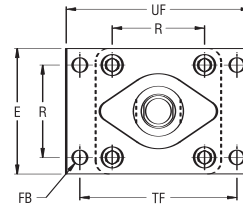

## Head Rectangular Flange (NFFA Type MF1 Mount)

## DIMENSIONS

Mod.	Bore	Rod ø	B	C	E	F	FB	LG+	R	TF	UF	W	WF	ZJ+
<b>E-71-1.50</b>	1½"	5/8"	1½"	3/8"	2"	3/8"	¼"	4"	1.43"	2¾"	3¾"	5/8"	1"	4¾"
<b>E-71-2.00</b>	2"	5/8"	1½"	3/8"	2½"	3/8"	5/16"	4"	1.84"	3¾"	4½"	5/8"	1"	4¾"
	2"	1"	1½"	5/8"	2½"	3/8"	5/16"	4"	1.84"	3¾"	4½"	1"	1¾"	5"
<b>E-71-2.50</b>	2½"	5/8"	1½"	3/8"	3"	3/8"	5/16"	4½"	2.19"	3¾"	4¾"	5/8"	1"	4¾"
	2½"	1"	1½"	5/8"	3"	3/8"	5/16"	4½"	2.19"	3¾"	4¾"	1"	1¾"	5½"
<b>E-71-3.25</b>	3¼"	1"	1½"	5/8"	3¾"	5/8"	3/8"	4¾"	2.76"	4½"	5½"	¾"	1¾"	5½"
	3¼"	1¾"	2"	7/8"	3¾"	5/8"	3/8"	4¾"	2.76"	4½"	5½"	1"	1¾"	5½"
<b>E-71-4.00</b>	4"	1"	1½"	5/8"	4½"	5/8"	3/8"	4¾"	3.32"	5½"	6¼"	¾"	1¾"	5½"
	4"	1¾"	2"	7/8"	4½"	5/8"	3/8"	4¾"	3.32"	5½"	6¼"	1"	1¾"	5½"
<b>E-71-5.00</b>	5"	1"	1½"	5/8"	5½"	5/8"	½"	5½"	4.10"	6½"	7½"	¾"	1¾"	5½"
	5"	1¾"	2"	7/8"	5½"	5/8"	½"	5½"	4.10"	6½"	7½"	1"	1¾"	6½"

## DIMENSIONS

Mod.	Bore	Rod ø	E	F	FB	R	TF	UF	ZF+	ZJ+
<b>D-71-1.50</b>	1½"	5/8"	2"	3/8"	¼"	1.43"	2¾"	3¾"	5"	4¾"
<b>D-71-2.00</b>	2"	5/8"	2½"	3/8"	5/16"	1.84"	3¾"	4½"	5"	4¾"
	2"	1"	2½"	3/8"	5/16"	1.84"	3¾"	4½"	5¾"	5"
<b>D-71-2.50</b>	2½"	5/8"	3"	3/8"	5/16"	2.19"	3¾"	4¾"	5½"	4¾"
	2½"	1"	3"	3/8"	5/16"	2.19"	3¾"	4¾"	5½"	5½"
<b>D-71-3.25</b>	3¼"	1"	3¾"	5/8"	3/8"	2.76"	4½"	5½"	6¼"	5 5/8"
	3¼"	1¾"	3¾"	5/8"	3/8"	2.76"	4½"	5½"	6½"	5½"
<b>D-71-4.00</b>	4"	1"	4½"	5/8"	3/8"	3.32"	5½"	6¼"	6¼"	5 5/8"
	4"	1¾"	4½"	5/8"	3/8"	3.32"	5½"	6¼"	6½"	5½"
<b>D-71-5.00</b>	5"	1"	5½"	5/8"	½"	4.10"	6½"	7½"	6½"	5½"
	5"	1¾"	5½"	5/8"	½"	4.10"	6½"	7½"	6¾"	6½"