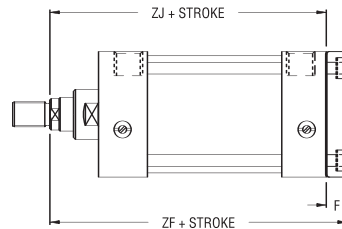

## Head Rectangular Flange (NFFA Type MF1 Mount)

## DIMENSIONS

Mod.	Bore	Rod ø	B	C	E	F	FB	LG+	R	TF	UF	W	WF	ZJ+
<b>E-71-1.50</b>	1½"	5/8"	1½"	3/8"	2"	3/8"	¼"	4"	1.43"	2¾"	3¾"	5/8"	1"	4¾"
<b>E-71-2.00</b>	2"	5/8"	1½"	3/8"	2½"	3/8"	5/16"	4"	1.84"	3¾"	4½"	5/8"	1"	4¾"
	2"	1"	1½"	5/8"	2½"	3/8"	5/16"	4"	1.84"	3¾"	4½"	1"	1¾"	5"
<b>E-71-2.50</b>	2½"	5/8"	1½"	3/8"	3"	3/8"	5/16"	4½"	2.19"	3¾"	4¾"	5/8"	1"	4¾"
	2½"	1"	1½"	5/8"	3"	3/8"	5/16"	4½"	2.19"	3¾"	4¾"	1"	1¾"	5½"
<b>E-71-3.25</b>	3¼"	1"	1½"	5/8"	3¾"	5/8"	3/8"	4¾"	2.76"	4½"	5½"	¾"	1¾"	5½"
	3¼"	1¾"	2"	7/8"	3¾"	5/8"	3/8"	4¾"	2.76"	4½"	5½"	1"	1¾"	5½"
<b>E-71-4.00</b>	4"	1"	1½"	5/8"	4½"	5/8"	3/8"	4¾"	3.32"	5½"	6¼"	¾"	1¾"	5½"
	4"	1¾"	2"	7/8"	4½"	5/8"	3/8"	4¾"	3.32"	5½"	6¼"	1"	1¾"	5½"
<b>E-71-5.00</b>	5"	1"	1½"	5/8"	5½"	5/8"	½"	5½"	4.10"	6½"	7½"	¾"	1¾"	5½"
	5"	1¾"	2"	7/8"	5½"	5/8"	½"	5½"	4.10"	6½"	7½"	1"	1¾"	6½"

## Cap Rectangular Flange (NFFA Type MF2 Mount)

## DIMENSIONS

Mod.	Bore	Rod ø	E	F	FB	R	TF	UF	ZF+	ZJ+
<b>D-71-1.50</b>	1½"	5/8"	2"	3/8"	¼"	1.43"	2¾"	3¾"	5"	4¾"
<b>D-71-2.00</b>	2"	5/8"	2½"	3/8"	5/16"	1.84"	3¾"	4½"	5"	4¾"
	2"	1"	2½"	3/8"	5/16"	1.84"	3¾"	4½"	5¾"	5"
<b>D-71-2.50</b>	2½"	5/8"	3"	3/8"	5/16"	2.19"	3¾"	4¾"	5½"	4¾"
	2½"	1"	3"	3/8"	5/16"	2.19"	3¾"	4¾"	5½"	5½"
<b>D-71-3.25</b>	3¼"	1"	3¾"	5/8"	3/8"	2.76"	4½"	5½"	6¼"	5 5/8"
	3¼"	1¾"	3¾"	5/8"	3/8"	2.76"	4½"	5½"	6½"	5½"
<b>D-71-4.00</b>	4"	1"	4½"	5/8"	3/8"	3.32"	5½"	6¼"	6¼"	5 5/8"
	4"	1¾"	4½"	5/8"	3/8"	3.32"	5½"	6¼"	6½"	5½"
<b>D-71-5.00</b>	5"	1"	5½"	5/8"	½"	4.10"	6½"	7½"	6½"	5½"
	5"	1¾"	5½"	5/8"	½"	4.10"	6½"	7½"	6¾"	6½"