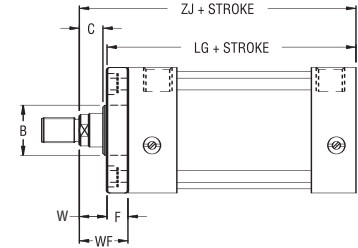

## Head Rectangular Flange (NFFA Type MF1 Mount)

## DIMENSIONS

Mod.	Bore	Rod ø	B	C	E	F	FB	LG+	R	TF	UF	W	WF	ZJ+
<b>E-71-1.50</b>	1½"	5/8"	1½"	3/8"	2"	3/8"	¼"	4"	1.43"	2¾"	3¾"	5/8"	1"	4¾"
<b>E-71-2.00</b>	2"	5/8"	1½"	3/8"	2½"	3/8"	5/16"	4"	1.84"	3¾"	4½"	5/8"	1"	4¾"
	2"	1"	1½"	5/8"	2½"	3/8"	5/16"	4"	1.84"	3¾"	4½"	1"	1¾"	5"
<b>E-71-2.50</b>	2½"	5/8"	1½"	3/8"	3"	3/8"	5/16"	4½"	2.19"	3¾"	4¾"	5/8"	1"	4¾"
	2½"	1"	1½"	5/8"	3"	3/8"	5/16"	4½"	2.19"	3¾"	4¾"	1"	1¾"	5½"
<b>E-71-3.25</b>	3¼"	1"	1½"	5/8"	3¾"	5/8"	3/8"	4¾"	2.76"	4½"	5½"	¾"	1¾"	5½"
	3¼"	1¾"	2"	7/8"	3¾"	5/8"	3/8"	4¾"	2.76"	4½"	5½"	1"	1¾"	5½"
<b>E-71-4.00</b>	4"	1"	1½"	5/8"	4½"	5/8"	3/8"	4¾"	3.32"	5½"	6¼"	¾"	1¾"	5½"
	4"	1¾"	2"	7/8"	4½"	5/8"	3/8"	4¾"	3.32"	5½"	6¼"	1"	1¾"	5½"
<b>E-71-5.00</b>	5"	1"	1½"	5/8"	5½"	5/8"	½"	5½"	4.10"	6½"	7½"	¾"	1¾"	5½"
	5"	1¾"	2"	7/8"	5½"	5/8"	½"	5½"	4.10"	6½"	7½"	1"	1¾"	6½"

## Cap Rectangular Flange (NFFA Type MF2 Mount)

## DIMENSIONS

Mod.	Bore	Rod ø	E	F	FB	R	TF	UF	ZF+	ZJ+
<b>D-71-1.50</b>	1½"	5/8"	2"	3/8"	¼"	1.43"	2¾"	3¾"	5"	4¾"
<b>D-71-2.00</b>	2"	5/8"	2½"	3/8"	5/16"	1.84"	3¾"	4½"	5"	4¾"
	2"	1"	2½"	3/8"	5/16"	1.84"	3¾"	4½"	5¾"	5"
<b>D-71-2.50</b>	2½"	5/8"	3"	3/8"	5/16"	2.19"	3¾"	4¾"	5½"	4¾"
	2½"	1"	3"	3/8"	5/16"	2.19"	3¾"	4¾"	5½"	5½"
<b>D-71-3.25</b>	3¼"	1"	3¾"	5/8"	3/8"	2.76"	4½"	5½"	6¼"	5 5/8"
	3¼"	1¾"	3¾"	5/8"	3/8"	2.76"	4½"	5½"	6½"	5½"
<b>D-71-4.00</b>	4"	1"	4½"	5/8"	3/8"	3.32"	5½"	6¼"	6¼"	5 5/8"
	4"	1¾"	4½"	5/8"	3/8"	3.32"	5½"	6¼"	6½"	5½"
<b>D-71-5.00</b>	5"	1"	5½"	5/8"	½"	4.10"	6½"	7½"	6½"	5½"
	5"	1¾"	5½"	5/8"	½"	4.10"	6½"	7½"	6¾"	6½"