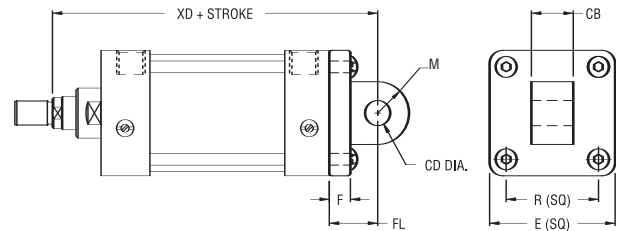

**Cap Detachable Eye (NFPA Type MP4 Mount)****DIMENSIONS**

Mod.	Bore	Rod ø	CB	CD	E	F	FL	M	R	XD +
<b>L-71-1.50</b>	1½"	⅝"	¾"	.502"	2"	⅜"	1⅛"	⅝"	1.43"	5¼"
<b>L-71-2.00</b>	2"	⅝"	¾"	.502"	2½"	⅜"	1⅛"	⅝"	1.84"	5¼"
<b>L-71-2.50</b>	2½"	⅝"	¾"	.502"	3"	⅜"	1⅛"	⅝"	2.19"	5⅝"
	2½"	1"	¾"	.502"	3"	⅜"	1⅛"	⅝"	2.19"	6¼"
<b>L-71-3.25</b>	¾"	1"	1¼"	.752"	3¾"	⅝"	1⅛"	⅞"	2.76"	7½"
	¾"	1⅜"	1¼"	.752"	3¾"	⅝"	1⅛"	⅞"	2.76"	7¾"
<b>L-71-4.00</b>	4"	1"	1¼"	.752"	4½"	⅝"	1⅛"	⅞"	3.32"	7½"
	4"	1⅜"	1¼"	.752"	4½"	⅝"	1⅛"	⅞"	3.32"	7¾"
<b>L-71-5.00</b>	5"	1"	1¼"	.752"	5½"	⅝"	1⅛"	⅞"	4.10"	7¾"
	5"	1⅜"	1¼"	.752"	5½"	⅝"	1⅛"	⅞"	4.10"	8"

**Angle Mount (Foot Brackets) (NFPA Type MS1 Mount)****DIMENSIONS**

Mod.	Bore	Rod ø	AB	AH	AL	AO	AT	DD	E	LB+	R	S	SA+	XA+
<b>B-71-1.50</b>	1½"	⅝"	⅜"	1⅜"	1"	⅜"	⅛"	¼-28	2"	3⅝"	1.43"	1¼"	6"	5⅝"
<b>B-71-2.00</b>	2"	⅝"	⅜"	1⅜"	1"	⅜"	⅛"	⅝-24	2½"	3⅝"	1.84"	1¾"	6"	5⅝"
<b>B-71-2.50</b>	2½"	⅝"	⅜"	1⅜"	1"	⅜"	⅝-24	⅝-24	3"	3¾"	2.19"	2¼"	6⅝"	5¾"
	2½"	1"	⅜"	1⅜"	1"	⅜"	⅝-24	⅝-24	3"	3¾"	2.19"	2¼"	6⅝"	6⅝"
<b>B-71-3.25</b>	¾"	1"	½"	1⅝"	1¼"	½"	⅝-24	⅝-24	3¾"	4¼"	2.76"	2¾"	7⅝"	6⅝"
	¾"	1⅜"	½"	1⅝"	1¼"	½"	⅝-24	⅝-24	3¾"	4¼"	2.76"	2¾"	7⅝"	7⅝"
<b>B-71-4.00</b>	4"	1"	½"	2¼"	1¼"	½"	⅝-24	⅝-24	4½"	4¼"	3.32"	3½"	7⅝"	6⅝"
	4"	1⅜"	½"	2¼"	1¼"	½"	⅝-24	⅝-24	4½"	4¼"	3.32"	3½"	7⅝"	7⅝"
<b>B-71-5.00</b>	5"	1"	⅝"	2¾"	1⅜"	⅝"	⅝-24	⅝-24	5½"	4½"	4.10"	4¼"	7⅝"	7¼"
	5"	1⅜"	⅝"	2¾"	1⅜"	⅝"	⅝-24	⅝-24	5½"	4½"	4.10"	4¼"	7⅝"	7½"