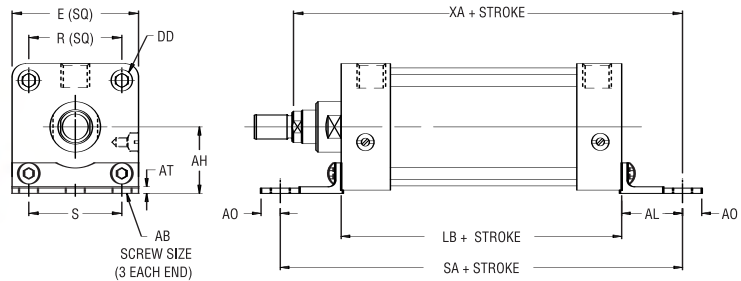

**Cap Detachable Eye (NFPA Type MP4 Mount)****DIMENSIONS**

Mod.	Bore	Rod ø	CB	CD	E	F	FL	M	R	XD +
<b>L-71-1.50</b>	1½"	⅝"	¾"	.502"	2"	⅜"	1⅛"	⅝"	1.43"	5¼"
<b>L-71-2.00</b>	2"	⅝"	¾"	.502"	2½"	⅜"	1⅛"	⅝"	1.84"	5¼"
<b>L-71-2.50</b>	2½"	⅝"	¾"	.502"	3"	⅜"	1⅛"	⅝"	2.19"	5⅝"
	2½"	1"	¾"	.502"	3"	⅜"	1⅛"	⅝"	2.19"	6¼"
<b>L-71-3.25</b>	¾"	1"	1¼"	.752"	3¾"	⅝"	1⅛"	⅞"	2.76"	7½"
	¾"	1⅜"	1¼"	.752"	3¾"	⅝"	1⅛"	⅞"	2.76"	7¾"
<b>L-71-4.00</b>	4"	1"	1¼"	.752"	4½"	⅝"	1⅛"	⅞"	3.32"	7½"
	4"	1⅜"	1¼"	.752"	4½"	⅝"	1⅛"	⅞"	3.32"	7¾"
<b>L-71-5.00</b>	5"	1"	1¼"	.752"	5½"	⅝"	1⅛"	⅞"	4.10"	7¾"
	5"	1⅜"	1¼"	.752"	5½"	⅝"	1⅛"	⅞"	4.10"	8"

**Angle Mount (Foot Brackets) (NFPA Type MS1 Mount)****DIMENSIONS**

Mod.	Bore	Rod ø	AB	AH	AL	AO	AT	DD	E	LB+	R	S	SA+	XA+
<b>B-71-1.50</b>	1½"	⅝"	⅜"	1⅜"	1"	⅜"	⅛"	¼-28	2"	3⅝"	1.43"	1¼"	6"	5⅝"
<b>B-71-2.00</b>	2"	⅝"	⅜"	1⅜"	1"	⅜"	⅛"	⅝-24	2½"	3⅝"	1.84"	1¾"	6"	5⅝"
<b>B-71-2.50</b>	2½"	⅝"	⅜"	1⅜"	1"	⅜"	⅝-24	⅝-24	3"	3¾"	2.19"	2¼"	6⅝"	5¾"
	2½"	1"	⅜"	1⅜"	1"	⅜"	⅝-24	⅝-24	3"	3¾"	2.19"	2¼"	6⅝"	6⅝"
<b>B-71-3.25</b>	¾"	1"	½"	1⅝"	1¼"	½"	⅝-24	⅝-24	3¾"	4¼"	2.76"	2¾"	7⅝"	6⅝"
	¾"	1⅜"	½"	1⅝"	1¼"	½"	⅝-24	⅝-24	3¾"	4¼"	2.76"	2¾"	7⅝"	7⅝"
<b>B-71-4.00</b>	4"	1"	½"	2¼"	1¼"	½"	⅝-24	⅝-24	4½"	4¼"	3.32"	3½"	7⅝"	6⅝"
	4"	1⅜"	½"	2¼"	1¼"	½"	⅝-24	⅝-24	4½"	4¼"	3.32"	3½"	7⅝"	7⅝"
<b>B-71-5.00</b>	5"	1"	⅝"	2¾"	1⅜"	⅝"	⅝-24	⅝-24	5½"	4½"	4.10"	4¼"	7⅝"	7¼"
	5"	1⅜"	⅝"	2¾"	1⅜"	⅝"	⅝-24	⅝-24	5½"	4½"	4.10"	4¼"	7⅝"	7½"