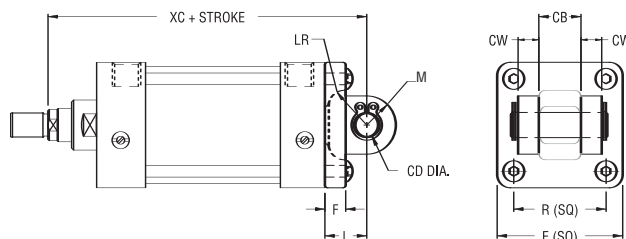

Cap Fixed Clevis (NFA Type MP1 Mount)

Note: This bracket includes pivot pin

DIMENSIONS

Mod.	Bore	Rod ø	CB	CD	CW	E	F	L	LR	M	R	XC +
CF-71-1.50	1½"	⅝"	.76"	.502"	½"	2"	⅜"	¾"	⅝"	⅝"	1.43"	5¾"
CF-71-2.00	2"	⅝"	.76"	.502"	½"	2½"	⅜"	¾"	⅝"	⅝"	1.84"	5¾"
	2"	1"	.76"	.502"	½"	2½"	⅜"	¾"	⅝"	⅝"	1.84"	5¾"
CF-71-2.50	2½"	⅝"	.76"	.502"	½"	3"	⅜"	¾"	⅝"	⅝"	2.19"	5½"
	2½"	1"	.76"	.502"	½"	3"	⅜"	¾"	⅝"	⅝"	2.19"	5½"
CF-71-3.25	¾"	1"	1.26"	.752"	⅝"	3¾"	⅝"	1¼"	⅞"	⅞"	2.76"	6⅞"
	¾"	1⅜"	1.26"	.752"	⅝"	3¾"	⅝"	1¼"	⅞"	⅞"	2.76"	7⅞"
CF-71-4.00	4"	1"	1.26"	.752"	⅝"	4½"	⅝"	1¼"	⅞"	⅞"	3.32"	6⅞"
	4"	1⅜"	1.26"	.752"	⅝"	4½"	⅝"	1¼"	⅞"	⅞"	3.32"	7⅞"
CF-71-5.00	5"	1"	1.26"	.752"	⅝"	5½"	⅝"	1¼"	⅞"	⅞"	4.10"	7⅞"
	5"	1⅜"	1.26"	.752"	⅝"	5½"	⅝"	1¼"	⅞"	⅞"	4.10"	7⅞"

Female Detachable Clevis (NFA Type MP2 Mount)

Note: This bracket includes pivot pin

DIMENSIONS

Mod.	Bore	Rod ø	CB	CD	CW	E	F	FL	M	R	XD +
CD-71-1.50	1½"	⅝"	.76"	.502"	½"	2"	⅜"	1⅞"	⅝"	1.43"	5¾"
CD-71-2.00	2"	⅝"	.76"	.502"	½"	2½"	⅜"	1⅞"	⅝"	1.84"	5¾"
	2"	1"	.76"	.502"	½"	2½"	⅜"	1⅞"	⅝"	1.84"	6⅞"
CD-71-2.50	2½"	⅝"	.76"	.502"	½"	3"	⅜"	1⅞"	⅝"	2.19"	5⅞"
	2½"	1"	.76"	.502"	½"	3"	⅜"	1⅞"	⅝"	2.19"	6¼"
CD-71-3.25	¾"	1"	1.26"	.752"	⅝"	3¾"	⅝"	1⅞"	⅞"	2.76"	7½"
	¾"	1⅜"	1.26"	.752"	⅝"	3¾"	⅝"	1⅞"	⅞"	2.76"	7¾"
CD-71-4.00	4"	1"	1.26"	.752"	⅝"	4½"	⅝"	1⅞"	⅞"	3.32"	7½"
	4"	1⅜"	1.26"	.752"	⅝"	4½"	⅝"	1⅞"	⅞"	3.32"	7¾"
CD-71-5.00	5"	1"	1.26"	.752"	⅝"	5½"	⅝"	1⅞"	⅞"	4.10"	7¾"
	5"	1⅜"	1.26"	.752"	⅝"	5½"	⅝"	1⅞"	⅞"	4.10"	8"