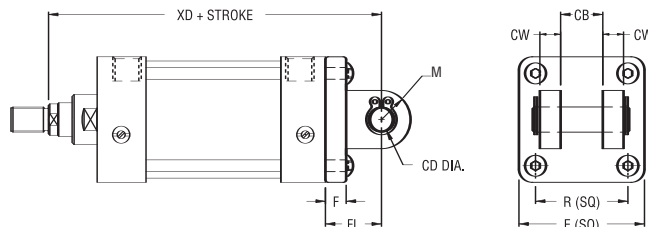

Cap Fixed Clevis (NFA Type MP1 Mount)

Note: This bracket includes pivot pin

DIMENSIONS

Mod.	Bore	Rod ø	CB	CD	CW	E	F	L	LR	M	R	XC +
CF-71-1.50	1½"	⅝"	.76"	.502"	½"	2"	⅜"	¾"	⅝"	⅝"	1.43"	5¾"
CF-71-2.00	2"	⅝"	.76"	.502"	½"	2½"	⅜"	¾"	⅝"	⅝"	1.84"	5¾"
	2"	1"	.76"	.502"	½"	2½"	⅜"	¾"	⅝"	⅝"	1.84"	5¾"
CF-71-2.50	2½"	⅝"	.76"	.502"	½"	3"	⅜"	¾"	⅝"	⅝"	2.19"	5½"
	2½"	1"	.76"	.502"	½"	3"	⅜"	¾"	⅝"	⅝"	2.19"	5½"
CF-71-3.25	¾"	1"	1.26"	.752"	⅝"	3¾"	⅝"	1¼"	⅞"	⅞"	2.76"	6⅞"
	¾"	1⅜"	1.26"	.752"	⅝"	3¾"	⅝"	1¼"	⅞"	⅞"	2.76"	7⅞"
CF-71-4.00	4"	1"	1.26"	.752"	⅝"	4½"	⅝"	1¼"	⅞"	⅞"	3.32"	6⅞"
	4"	1⅜"	1.26"	.752"	⅝"	4½"	⅝"	1¼"	⅞"	⅞"	3.32"	7⅞"
CF-71-5.00	5"	1"	1.26"	.752"	⅝"	5½"	⅝"	1¼"	⅞"	⅞"	4.10"	7⅞"
	5"	1⅜"	1.26"	.752"	⅝"	5½"	⅝"	1¼"	⅞"	⅞"	4.10"	7⅞"

Female Detachable Clevis (NFA Type MP2 Mount)

Note: This bracket includes pivot pin

DIMENSIONS

Mod.	Bore	Rod ø	CB	CD	CW	E	F	FL	M	R	XD +
CD-71-1.50	1½"	⅝"	.76"	.502"	½"	2"	⅜"	1⅞"	⅝"	1.43"	5¾"
CD-71-2.00	2"	⅝"	.76"	.502"	½"	2½"	⅜"	1⅞"	⅝"	1.84"	5¾"
	2"	1"	.76"	.502"	½"	2½"	⅜"	1⅞"	⅝"	1.84"	6⅞"
CD-71-2.50	2½"	⅝"	.76"	.502"	½"	3"	⅜"	1⅞"	⅝"	2.19"	5⅞"
	2½"	1"	.76"	.502"	½"	3"	⅜"	1⅞"	⅝"	2.19"	6¼"
CD-71-3.25	¾"	1"	1.26"	.752"	⅝"	3¾"	⅝"	1⅞"	⅞"	2.76"	7½"
	¾"	1⅜"	1.26"	.752"	⅝"	3¾"	⅝"	1⅞"	⅞"	2.76"	7¾"
CD-71-4.00	4"	1"	1.26"	.752"	⅝"	4½"	⅝"	1⅞"	⅞"	3.32"	7½"
	4"	1⅜"	1.26"	.752"	⅝"	4½"	⅝"	1⅞"	⅞"	3.32"	7¾"
CD-71-5.00	5"	1"	1.26"	.752"	⅝"	5½"	⅝"	1⅞"	⅞"	4.10"	7¾"
	5"	1⅜"	1.26"	.752"	⅝"	5½"	⅝"	1⅞"	⅞"	4.10"	8"